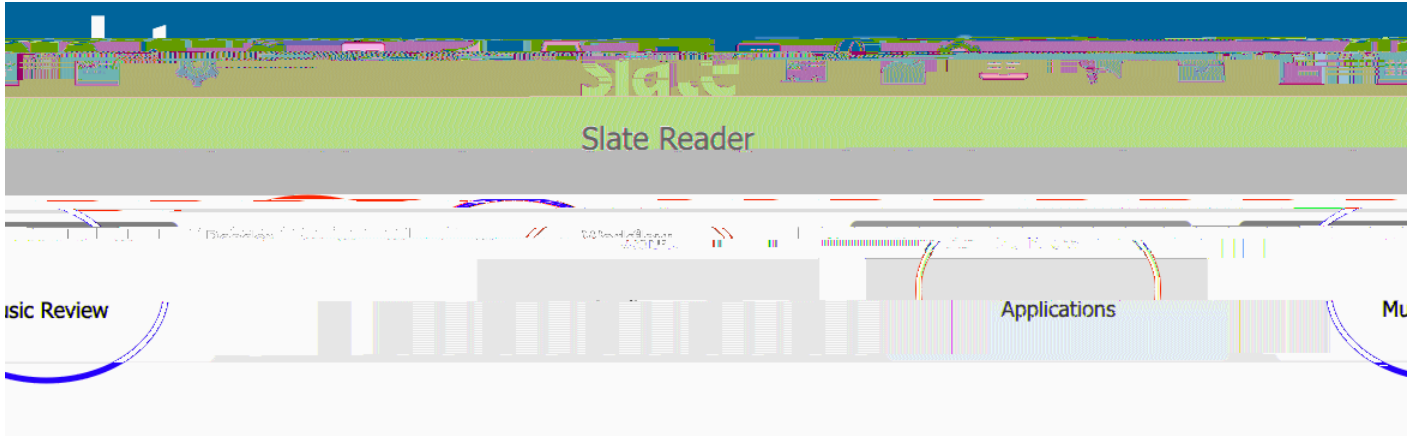

SLATE Faculty Review Instructions (Undergraduate)

Step One: Log In

1.

2.

3.

4.

5.

Step Two: View Applicant Materials and Recordings

1.

2.

3.

IP

Step Three: Submit Your Review

1.

F

IP: