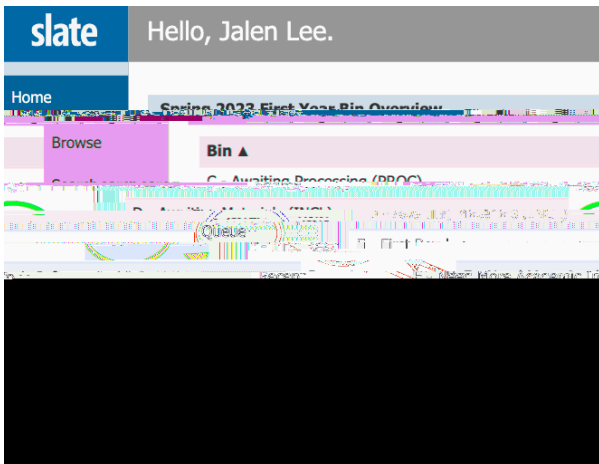

SLATE Faculty Review Instructions (Undergraduate)

Step One: Log In

1.

2.

3.

4.

5.

Step Two: View Applicant Materials and Recordings